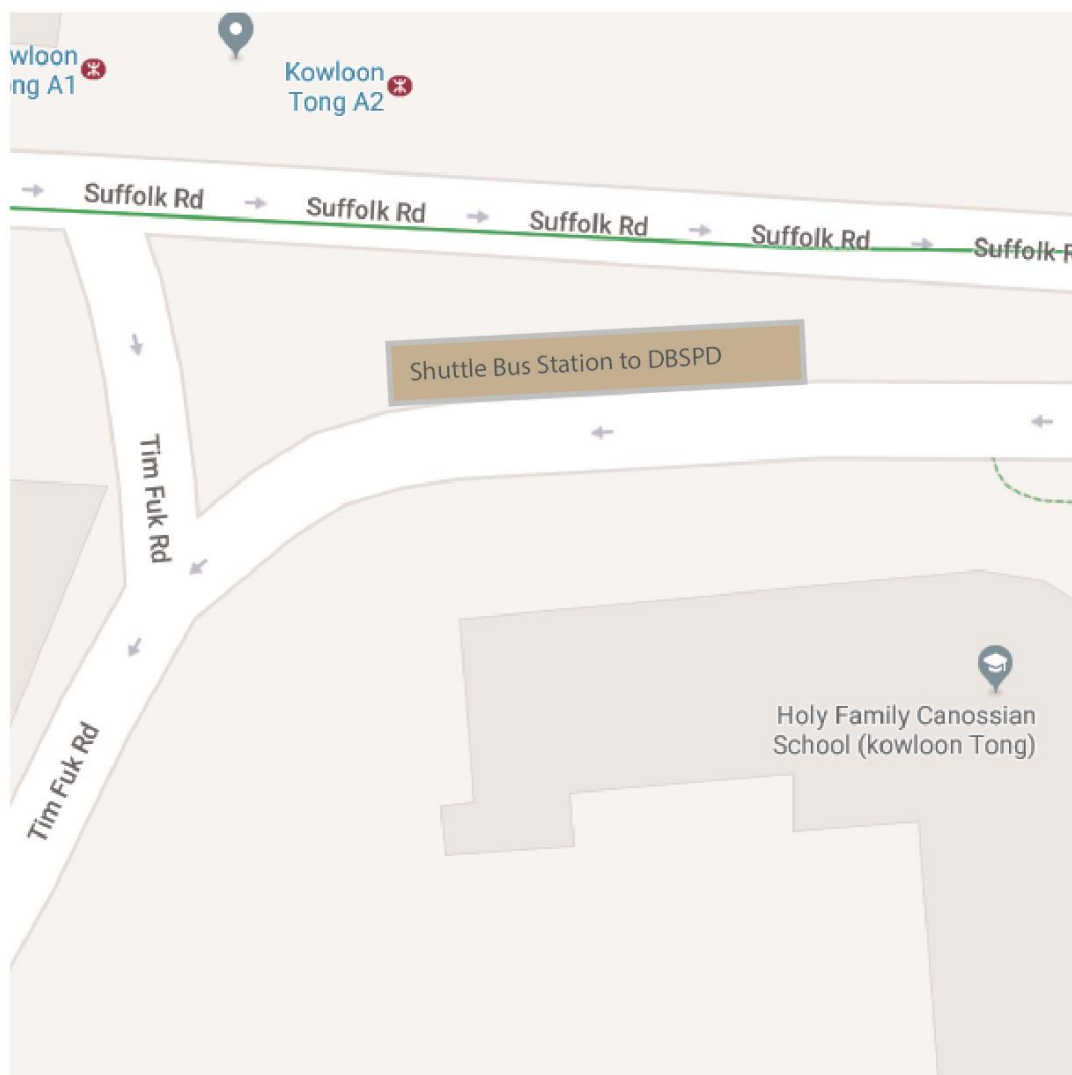

Open House Special Traffic Arrangement

Chi Ping Drive and School Drive will be closed to all vehicles from 10:00 a.m. to 5:00 p.m. except those with prior permission from the School. You are welcome to use our free shuttle bus services.

Open House Shuttle Bus Services

Free shuttle bus services will be provided for students, parents and friends of DBS. The shuttle bus will depart from Kowloon Tong Station and DBSPD (Roundabout) at intervals of 15 minutes. (No vehicles, except vehicles with special permission, will be allowed to drive into the school campus after 11:00 a.m.)

Please check the map below for details about the shuttle bus station and timetable.

Kowloon Tong Station

No. 8 Tim Fuk Road next to Kowloon Tong MTR Station Exit E	DBSPD (Roundabout)
11:15	
11:30	
11:45	
12:00	
12:15	
12:30	
12:45	
13:00	
13:15	
13:30	
13:45	
14:00	
14:15	
14:30 (Last Shuttle Bus)	
	15:00
	15:15
	15:30
	15:45
	16:00
	16:15*
	16:30*
	16:45*
	17:00
17:15 (Last Shuttle Bus)	

** These shuttle buses will stop at the Secondary Division instead of the DBSPD roundabout as student performances will start at 4:15 p.m. Please walk across the school field in order to reach the Secondary Division.*